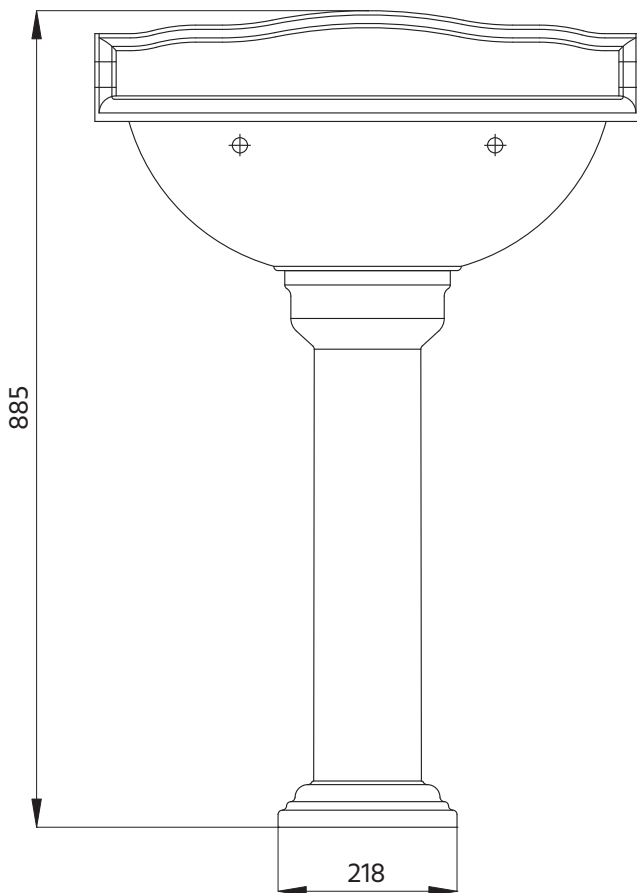

Classic Arch 332W-382W-1

We recommend that all products are fitted by a professional fitter. Measurements are in mm. All measurements are for guidance only, for exact measurements please check each supplied product. We can not be held liable if a product is found to be defective after or through incorrect fixing.